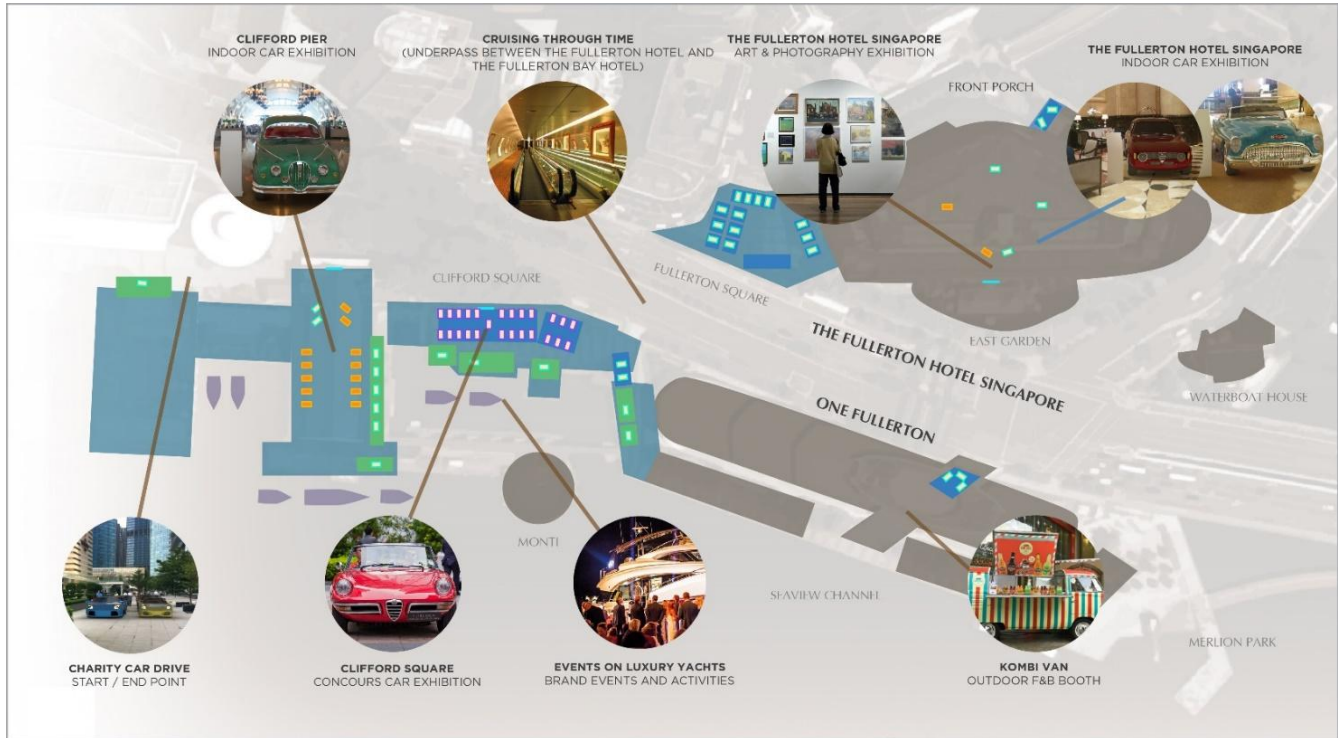

## 1. Event Zone Map

## 2. Activity Calendar

There will be multiple events happening across these event zones:

- The Fullerton Bay Hotel Singapore (Clifford Pier)
- The Fullerton Pavilion
- Clifford Square
- Fullerton Square
- The Fullerton Hotel Singapore
- One Fullerton
- B1 Underpass (Between The Fullerton Hotel Singapore and The Fullerton Bay Hotel Singapore)

THE FULLERTON BAY HOTEL (CLIFFORD PIER)	THE FULLERTON PAVILION	CLIFFORD SQUARE	FULLERTON SQUARE	THE FULLERTON HOTEL SINGAPORE	ONE FULLERTON	B1 UNDERPASS (BETWEEN THE FULLERTON HOTEL SINGAPORE AND THE FULLERTON BAY HOTEL SINGAPORE)
<b>OPEN TO MEMBERS OF PUBLIC</b>						
Start point of Charity Car Drive		Live music performances (29 <sup>th</sup> June – 1 <sup>st</sup> July)		Outdoor car exhibition (Front porch)  Indoor car exhibition (The Fullerton Hotel Singapore area)	Family Carnival (Merlion Park)  Super Loco Kombi van; F&B booth (Merlion Park, 29 <sup>th</sup> June – 1 <sup>st</sup> July)	
<b>OPEN TO TICKET HOLDERS</b>						
New car launches (brand events and activities)  Indoor car exhibition (only on Sunday, 1 <sup>st</sup> July)		Concours d'Elegance zone	Newly restored Rolls-Royce fleet of The Fullerton Hotel Singapore	Leica classic camera showcase and dialogue  Car Art Exhibition by Gallery Nawei (East Garden Foyer)	NTU Electric Prototype exhibition (Seaview Channel)	"Cruising Through Time" photography exhibition by Leica (chronicling 90 years of Singapore history and The Fullerton Heritage)

### 3. Location Map of Cars on Display

*\*Note: May be subject to change*