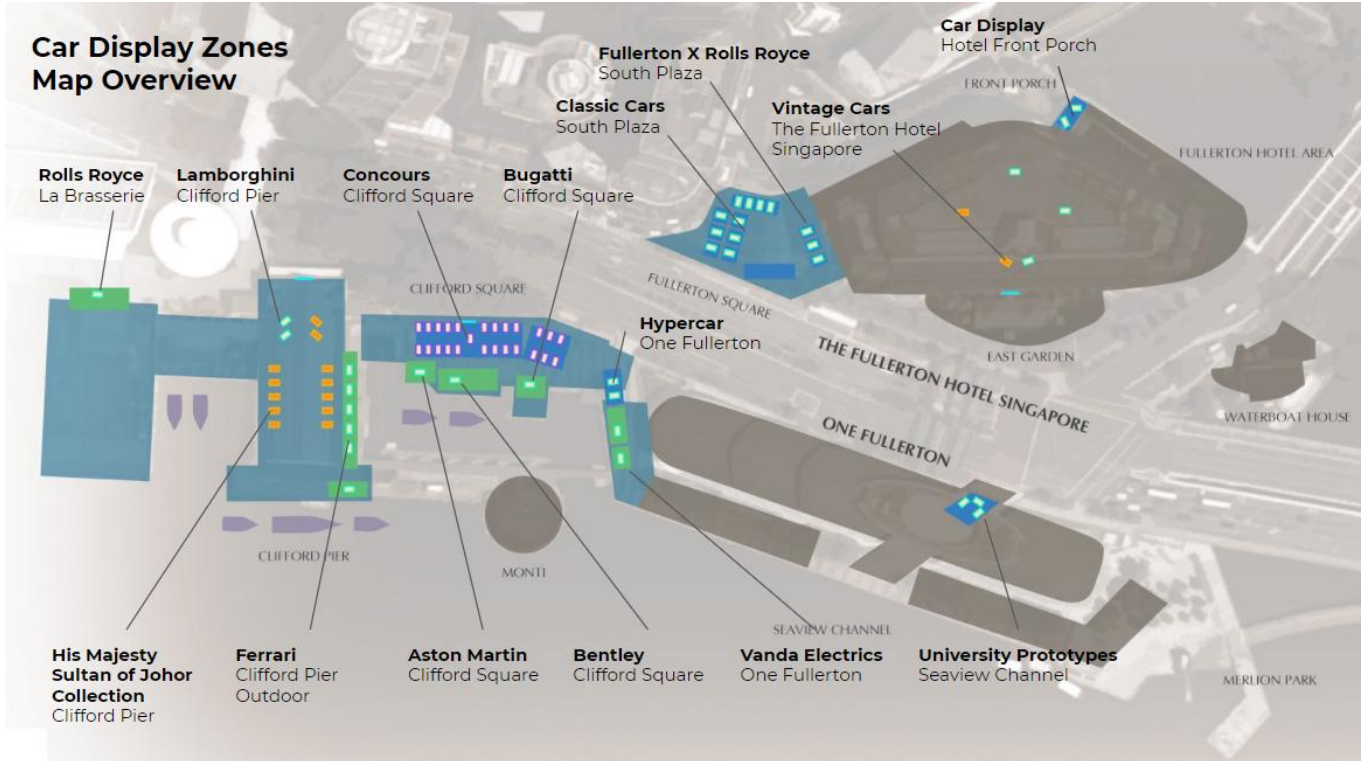

## 1. Event Zone Map

## 2. Activity Calendar

There will be multiple events happening across these event zones:

- The Fullerton Bay Hotel Singapore (Clifford Pier)
- The Fullerton Pavilion
- Clifford Square
- Fullerton Square
- The Fullerton Hotel Singapore
- One Fullerton
- B1 Underpass (Between The Fullerton Hotel Singapore and The Fullerton Bay Hotel Singapore)

THE FULLERTON BAY HOTEL (CLIFFORD PIER)	THE FULLERTON PAVILION	CLIFFORD SQUARE	FULLERTON SQUARE	THE FULLERTON HOTEL SINGAPORE	ONE FULLERTON	B1 UNDERPASS (BETWEEN THE FULLERTON HOTEL SINGAPORE AND THE FULLERTON BAY HOTEL SINGAPORE)
<b>OPEN TO MEMBERS OF PUBLIC</b>						
Start point of Charity Car Drive		Live music performances (29 <sup>th</sup> June – 1 <sup>st</sup> July)		Outdoor car exhibition (Front porch)  Indoor car exhibition (The Fullerton Hotel Singapore area)	Family Carnival (Merlion Park)  Super Loco Kombi van; F&B booth (Merlion Park, 29 <sup>th</sup> June – 1 <sup>st</sup> July)	
<b>OPEN TO TICKET HOLDERS</b>						
New car launches (brand events and activities)  Indoor car exhibition (only on Sunday, 1 <sup>st</sup> July)		Concours d'Elegance zone	Newly restored Rolls-Royce fleet of The Fullerton Hotel Singapore	Leica classic camera showcase and dialogue  Car Art Exhibition by Gallery Nawei (East Garden Foyer)	NTU Electric Prototype exhibition (Seaview Channel)	"Cruising Through Time" photography exhibition by Leica (chronicling 90 years of Singapore history and The Fullerton Heritage)

### 3. Location Map of Cars on Display

*\*Note: May be subject to change*